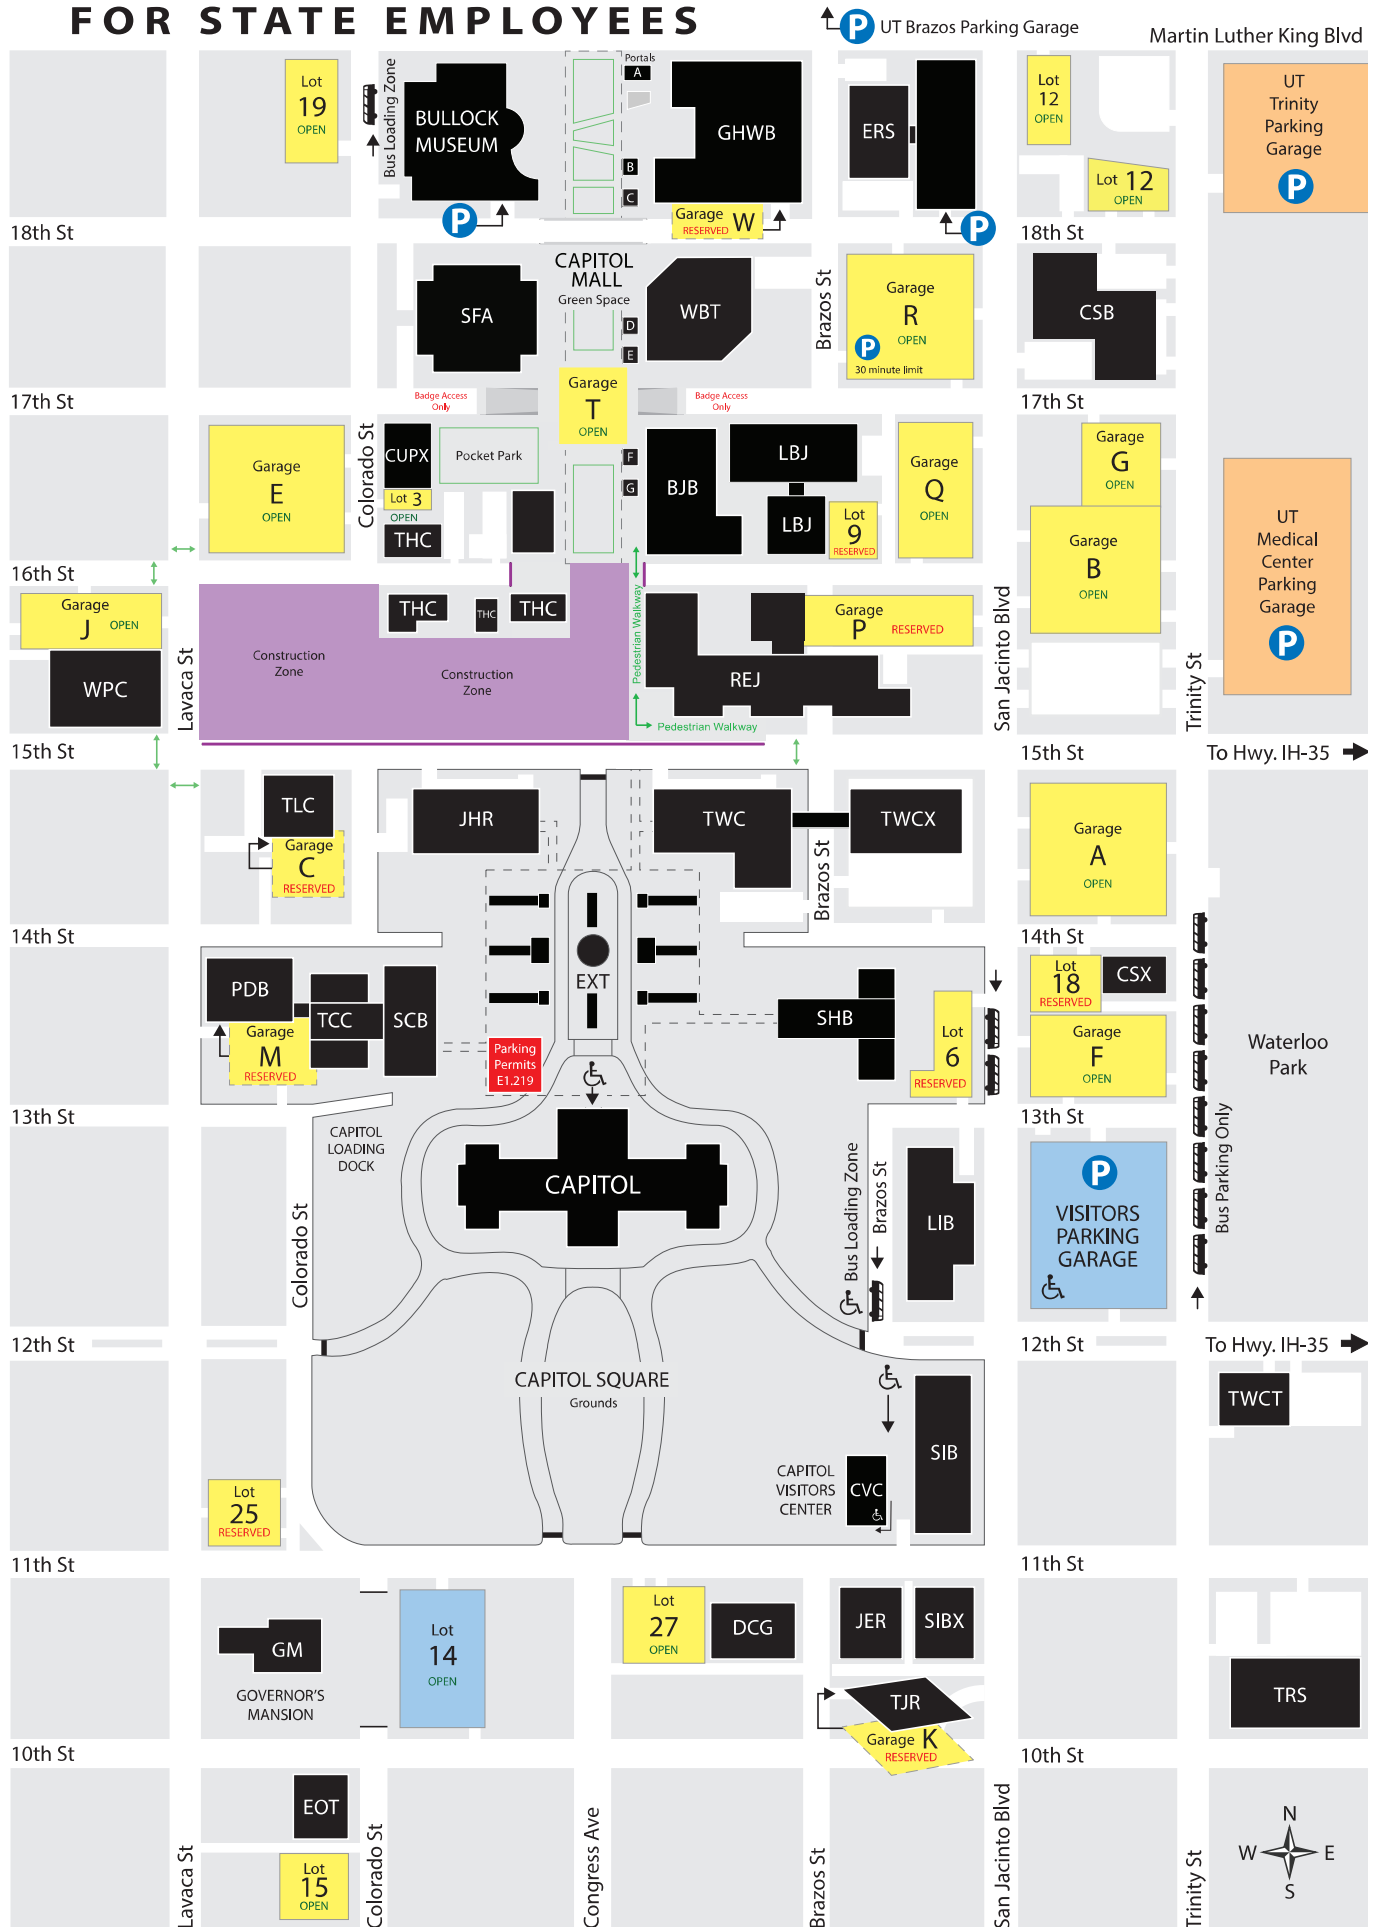

# CAPITOL COMPLEX PARKING MAP FOR STATE EMPLOYEES